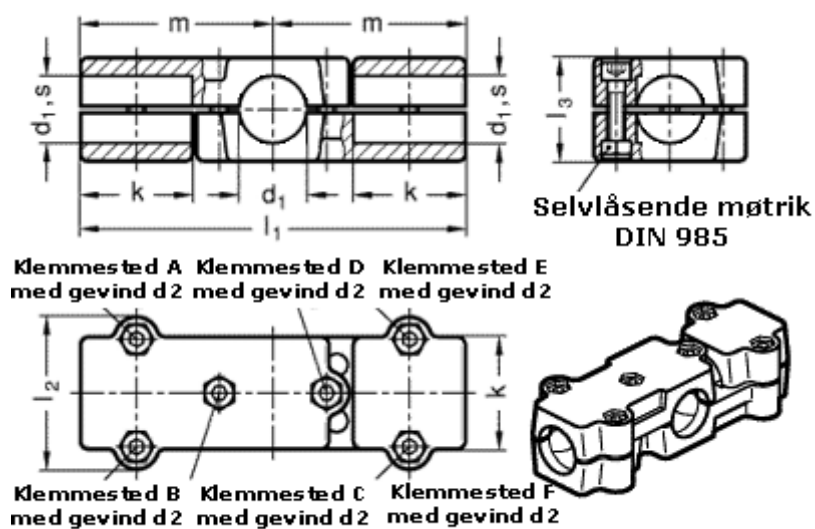

Article number: 20195B25502BL

Description: E+G double T-angel clamps
GN 195-B25-50-2-BL

Measures

d1 = B 25

d2 = M8

k = 50

l1 = 172

l2 = 68

l3 = 46

m = 86